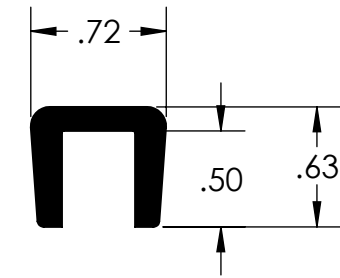

LSA0001  
(FITS 3/16" BAR)

LSA0002  
(FITS 1/4" BAR)

LSA0003  
(FITS 1/4" BAR)

LSA0004  
(FITS 3/8" BAR)

LSA0008  
(FITS 10mm BAR)

LSA0014  
(FITS 3/8" & 10mm ROUND BAR)

LSA0016  
(FITS 1/8" BAR)

LSA0017  
(FITS 1/4" BAR)  
NYLON 11

LSA0027  
(FITS 5/16" BAR)

LSA0047  
(FITS 6mm BAR)

LSA0053  
(FITS 5mm BAR)

LSA0055  
(FITS MAREL COOKER)

LSA0056  
(FITS 4mm BAR)

LSA0057  
(FITS 1/4" BAR)  
HEAT & CONTROL  
TEFLON

LSA0063  
(FITS 1/4" BAR)  
TALL PROFILE