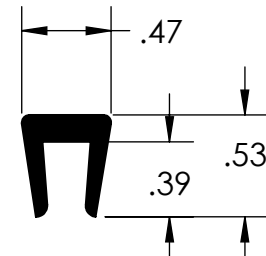

LSA0001  
(FITS 3/16" BAR)

LSA0002  
(FITS 1/4" BAR)

LSA0003  
(FITS 1/4" BAR)

LSA0004  
(FITS 3/8" BAR)

LSA0008  
(FITS 10mm BAR)

LSA0014  
(FITS 3/8" & 10mm ROUND BAR)

LSA0016  
(FITS 1/8" BAR)

LSA0017  
(FITS 1/4" BAR)  
NYLON 11

LSA0027  
(FITS 5/16" BAR)

LSA0047  
(FITS 6mm BAR)

LSA0053  
(FITS 5mm BAR)

LSA0055  
(FITS MAREL COOKER)

LSA0056  
(FITS 4mm BAR)

LSA0057  
(FITS 1/4" BAR)  
HEAT & CONTROL  
TEFLON

LSA0063  
(FITS 1/4" BAR)  
TALL PROFILE