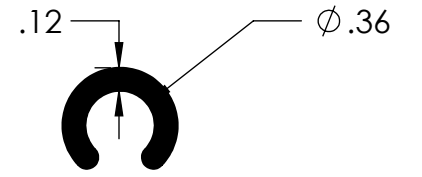

LSA0001  
(FITS 3/16" BAR)

LSA0002  
(FITS 1/4" BAR)

LSA0003  
(FITS 1/4" BAR)

LSA0004  
(FITS 3/8" BAR)

LSA0008  
(FITS 10mm BAR)

LSA0014  
(FITS 3/8" & 10mm ROUND BAR)

LSA0016  
(FITS 1/8" BAR)

LSA0017  
(FITS 1/4" BAR)  
NYLON 11

LSA0027  
(FITS 5/16" BAR)

LSA0047  
(FITS 6mm BAR)

LSA0053  
(FITS 5mm BAR)

LSA0055  
(FITS MAREL COOKER)

LSA0056  
(FITS 4mm BAR)

LSA0057  
(FITS 1/4" BAR)  
HEAT & CONTROL  
TEFLON

LSA0063  
(FITS 1/4" BAR)  
TALL PROFILE