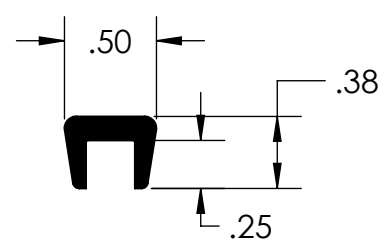

LSA0001  
(FITS 3/16" BAR)

LSA0002  
(FITS 1/4" BAR)

LSA0003  
(FITS 1/4" BAR)

LSA0004  
(FITS 3/8" BAR)

LSA0008  
(FITS 10mm BAR)

LSA0014  
(FITS 3/8" & 10mm ROUND BAR)

LSA0016  
(FITS 1/8" BAR)

LSA0017  
(FITS 1/4" BAR)  
NYLON 11

LSA0027  
(FITS 5/16" BAR)

LSA0047  
(FITS 6mm BAR)

LSA0053  
(FITS 5mm BAR)

LSA0055  
(FITS MAREL COOKER)

LSA0056  
(FITS 4mm BAR)

LSA0057  
(FITS 1/4" BAR)  
HEAT & CONTROL  
TEFLON

LSA0063  
(FITS 1/4" BAR)  
TALL PROFILE