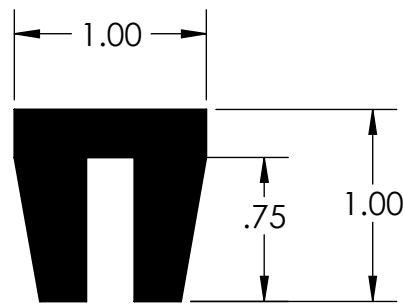

LSA0027  
(FITS 5/16" BAR)

LSA0047  
(FITS 6mm BAR)

LSA0053  
(FITS 5mm BAR)

LSA0055  
(FITS MAREL COOKER)

LSA0056  
(FITS 4mm BAR)

LSA0057  
(FITS 1/4" BAR)  
HEAT & CONTROL  
TEFLON

LSA0063  
(FITS 1/4" BAR)  
TALL PROFILE