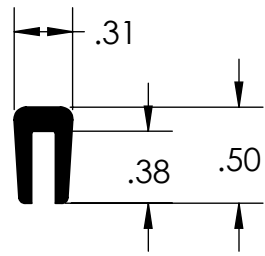

LSA0001  
(FITS 3/16" BAR)

LSA0002  
(FITS 1/4" BAR)

LSA0003  
(FITS 1/4" BAR)

LSA0004  
(FITS 3/8" BAR)

LSA0008  
(FITS 10mm BAR)

LSA0014  
(FITS 3/8" & 10mm ROUND BAR)

LSA0016  
(FITS 1/8" BAR)

LSA0017  
(FITS 1/4" BAR)  
NYLON 11

LSA0027  
(FITS 5/16" BAR)

LSA0047  
(FITS 6mm BAR)

LSA0053  
(FITS 5mm BAR)

LSA0055  
(FITS MAREL COOKER)

LSA0056  
(FITS 4mm BAR)

LSA0057  
(FITS 1/4" BAR)  
HEAT & CONTROL  
TEFLON

LSA0063  
(FITS 1/4" BAR)  
TALL PROFILE