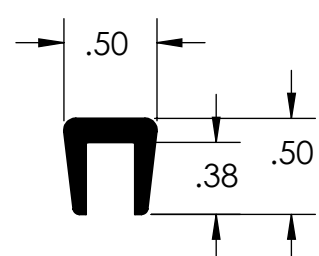

LSA0001  
(FITS 3/16" BAR)

LSA0002  
(FITS 1/4" BAR)

LSA0003  
(FITS 1/4" BAR)

LSA0004  
(FITS 3/8" BAR)

LSA0008  
(FITS 10mm BAR)

LSA0014  
(FITS 3/8" & 10mm ROUND BAR)

LSA0016  
(FITS 1/8" BAR)

LSA0017  
(FITS 1/4" BAR)  
NYLON 11

LSA0027  
(FITS 5/16" BAR)

LSA0047  
(FITS 6mm BAR)

LSA0053  
(FITS 5mm BAR)

LSA0055  
(FITS MAREL COOKER)

LSA0056  
(FITS 4mm BAR)

LSA0057  
(FITS 1/4" BAR)  
HEAT & CONTROL  
TEFLON

LSA0063  
(FITS 1/4" BAR)  
TALL PROFILE