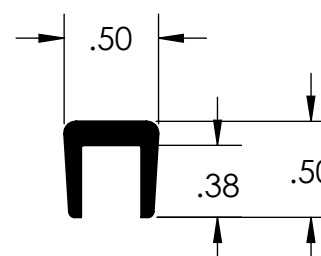

LSA0001  
(FITS 3/16" BAR)

LSA0002  
(FITS 1/4" BAR)

LSA0003  
(FITS 1/4" BAR)

LSA0004  
(FITS 3/8" BAR)

LSA0008  
(FITS 10mm BAR)

LSA0014  
(FITS 3/8" & 10mm ROUND BAR)

LSA0016  
(FITS 1/8" BAR)

LSA0017  
(FITS 1/4" BAR)  
NYLON 11

LSA0027  
(FITS 5/16" BAR)

LSA0047  
(FITS 6mm BAR)

LSA0053  
(FITS 5mm BAR)

LSA0055  
(FITS MAREL COOKER)

LSA0056  
(FITS 4mm BAR)

LSA0057  
(FITS 1/4" BAR)  
HEAT & CONTROL  
TEFLON

LSA0063  
(FITS 1/4" BAR)  
TALL PROFILE