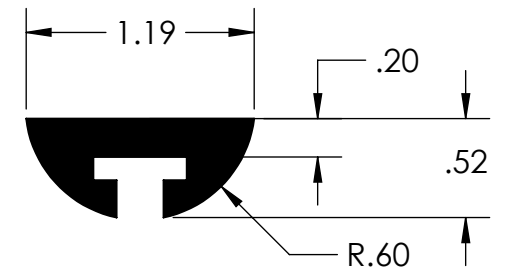

LSA0001  
(FITS 3/16" BAR)

LSA0002  
(FITS 1/4" BAR)

LSA0003  
(FITS 1/4" BAR)

LSA0004  
(FITS 3/8" BAR)

LSA0008  
(FITS 10mm BAR)

LSA0014  
(FITS 3/8" & 10mm ROUND BAR)

LSA0016  
(FITS 1/8" BAR)

LSA0017  
(FITS 1/4" BAR)  
NYLON 11

LSA0027  
(FITS 5/16" BAR)

LSA0047  
(FITS 6mm BAR)

LSA0053  
(FITS 5mm BAR)

LSA0055  
(FITS MAREL COOKER)

LSA0056  
(FITS 4mm BAR)

LSA0057  
(FITS 1/4" BAR)  
HEAT & CONTROL  
TEFLON

LSA0063  
(FITS 1/4" BAR)  
TALL PROFILE