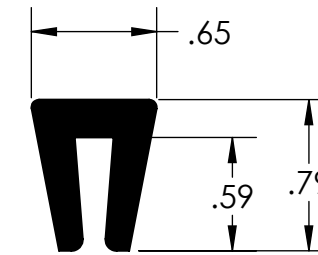

LSA0001  
(FITS 3/16" BAR)

LSA0002  
(FITS 1/4" BAR)

LSA0003  
(FITS 1/4" BAR)

LSA0004  
(FITS 3/8" BAR)

LSA0008  
(FITS 10mm BAR)

LSA0014  
(FITS 3/8" & 10mm ROUND BAR)

LSA0016  
(FITS 1/8" BAR)

LSA0017  
(FITS 1/4" BAR)  
NYLON 11

LSA0027  
(FITS 5/16" BAR)

LSA0047  
(FITS 6mm BAR)

LSA0053  
(FITS 5mm BAR)

LSA0055  
(FITS MAREL COOKER)

LSA0056  
(FITS 4mm BAR)

LSA0057  
(FITS 1/4" BAR)  
HEAT & CONTROL  
TEFLON

LSA0063  
(FITS 1/4" BAR)  
TALL PROFILE