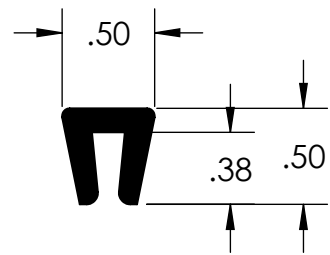

LSA0001  
(FITS 3/16" BAR)

LSA0002  
(FITS 1/4" BAR)

LSA0003  
(FITS 1/4" BAR)

LSA0004  
(FITS 3/8" BAR)

LSA0008  
(FITS 10mm BAR)

LSA0014  
(FITS 3/8" & 10mm ROUND BAR)

LSA0016  
(FITS 1/8" BAR)

LSA0017  
(FITS 1/4" BAR)  
NYLON 11

LSA0027  
(FITS 5/16" BAR)

LSA0047  
(FITS 6mm BAR)

LSA0053  
(FITS 5mm BAR)

LSA0055  
(FITS MAREL COOKER)

LSA0056  
(FITS 4mm BAR)

LSA0057  
(FITS 1/4" BAR)  
HEAT & CONTROL  
TEFLON

LSA0063  
(FITS 1/4" BAR)  
TALL PROFILE