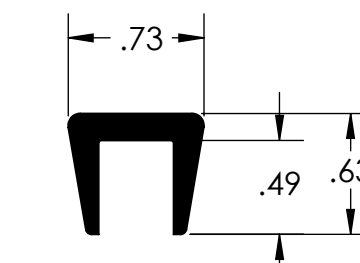

LSA0001  
(FITS 3/16" BAR)

LSA0002  
(FITS 1/4" BAR)

LSA0003  
(FITS 1/4" BAR)

LSA0004  
(FITS 3/8" BAR)

LSA0008  
(FITS 10mm BAR)

LSA0014  
(FITS 3/8" & 10mm ROUND BAR)

LSA0016  
(FITS 1/8" BAR)

LSA0017  
(FITS 1/4" BAR)  
NYLON 11

LSA0027  
(FITS 5/16" BAR)

LSA0047  
(FITS 6mm BAR)

LSA0053  
(FITS 5mm BAR)

LSA0055  
(FITS MAREL COOKER)

LSA0056  
(FITS 4mm BAR)

LSA0057  
(FITS 1/4" BAR)  
HEAT & CONTROL  
TEFLON

LSA0063  
(FITS 1/4" BAR)  
TALL PROFILE