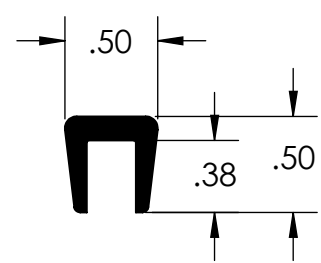

LSA0001  
(FITS 3/16" BAR)

LSA0002  
(FITS 1/4" BAR)

LSA0003  
(FITS 1/4" BAR)

LSA0004  
(FITS 3/8" BAR)

LSA0008  
(FITS 10mm BAR)

LSA0014  
(FITS 3/8" & 10mm ROUND BAR)

LSA0016  
(FITS 1/8" BAR)

LSA0017  
(FITS 1/4" BAR)  
NYLON 11

LSA0027  
(FITS 5/16" BAR)

LSA0047  
(FITS 6mm BAR)

LSA0053  
(FITS 5mm BAR)

LSA0055  
(FITS MAREL COOKER)

LSA0056  
(FITS 4mm BAR)

LSA0057  
(FITS 1/4" BAR)  
HEAT & CONTROL  
TEFLON

LSA0063  
(FITS 1/4" BAR)  
TALL PROFILE