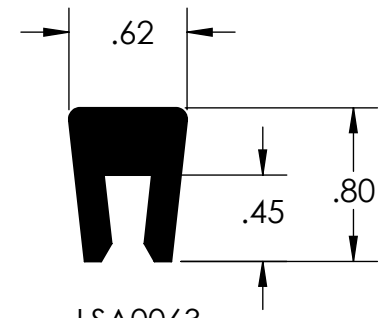

LSA0001  
(FITS 3/16" BAR)

LSA0002  
(FITS 1/4" BAR)

LSA0003  
(FITS 1/4" BAR)

LSA0004  
(FITS 3/8" BAR)

LSA0008  
(FITS 10mm BAR)

LSA0014  
(FITS 3/8" & 10mm ROUND BAR)

LSA0016  
(FITS 1/8" BAR)

LSA0017  
(FITS 1/4" BAR)  
NYLON 11

LSA0027  
(FITS 5/16" BAR)

LSA0047  
(FITS 6mm BAR)

LSA0053  
(FITS 5mm BAR)

LSA0055  
(FITS MAREL COOKER)

LSA0056  
(FITS 4mm BAR)

LSA0057  
(FITS 1/4" BAR)  
HEAT & CONTROL  
TEFLON

LSA0063  
(FITS 1/4" BAR)  
TALL PROFILE